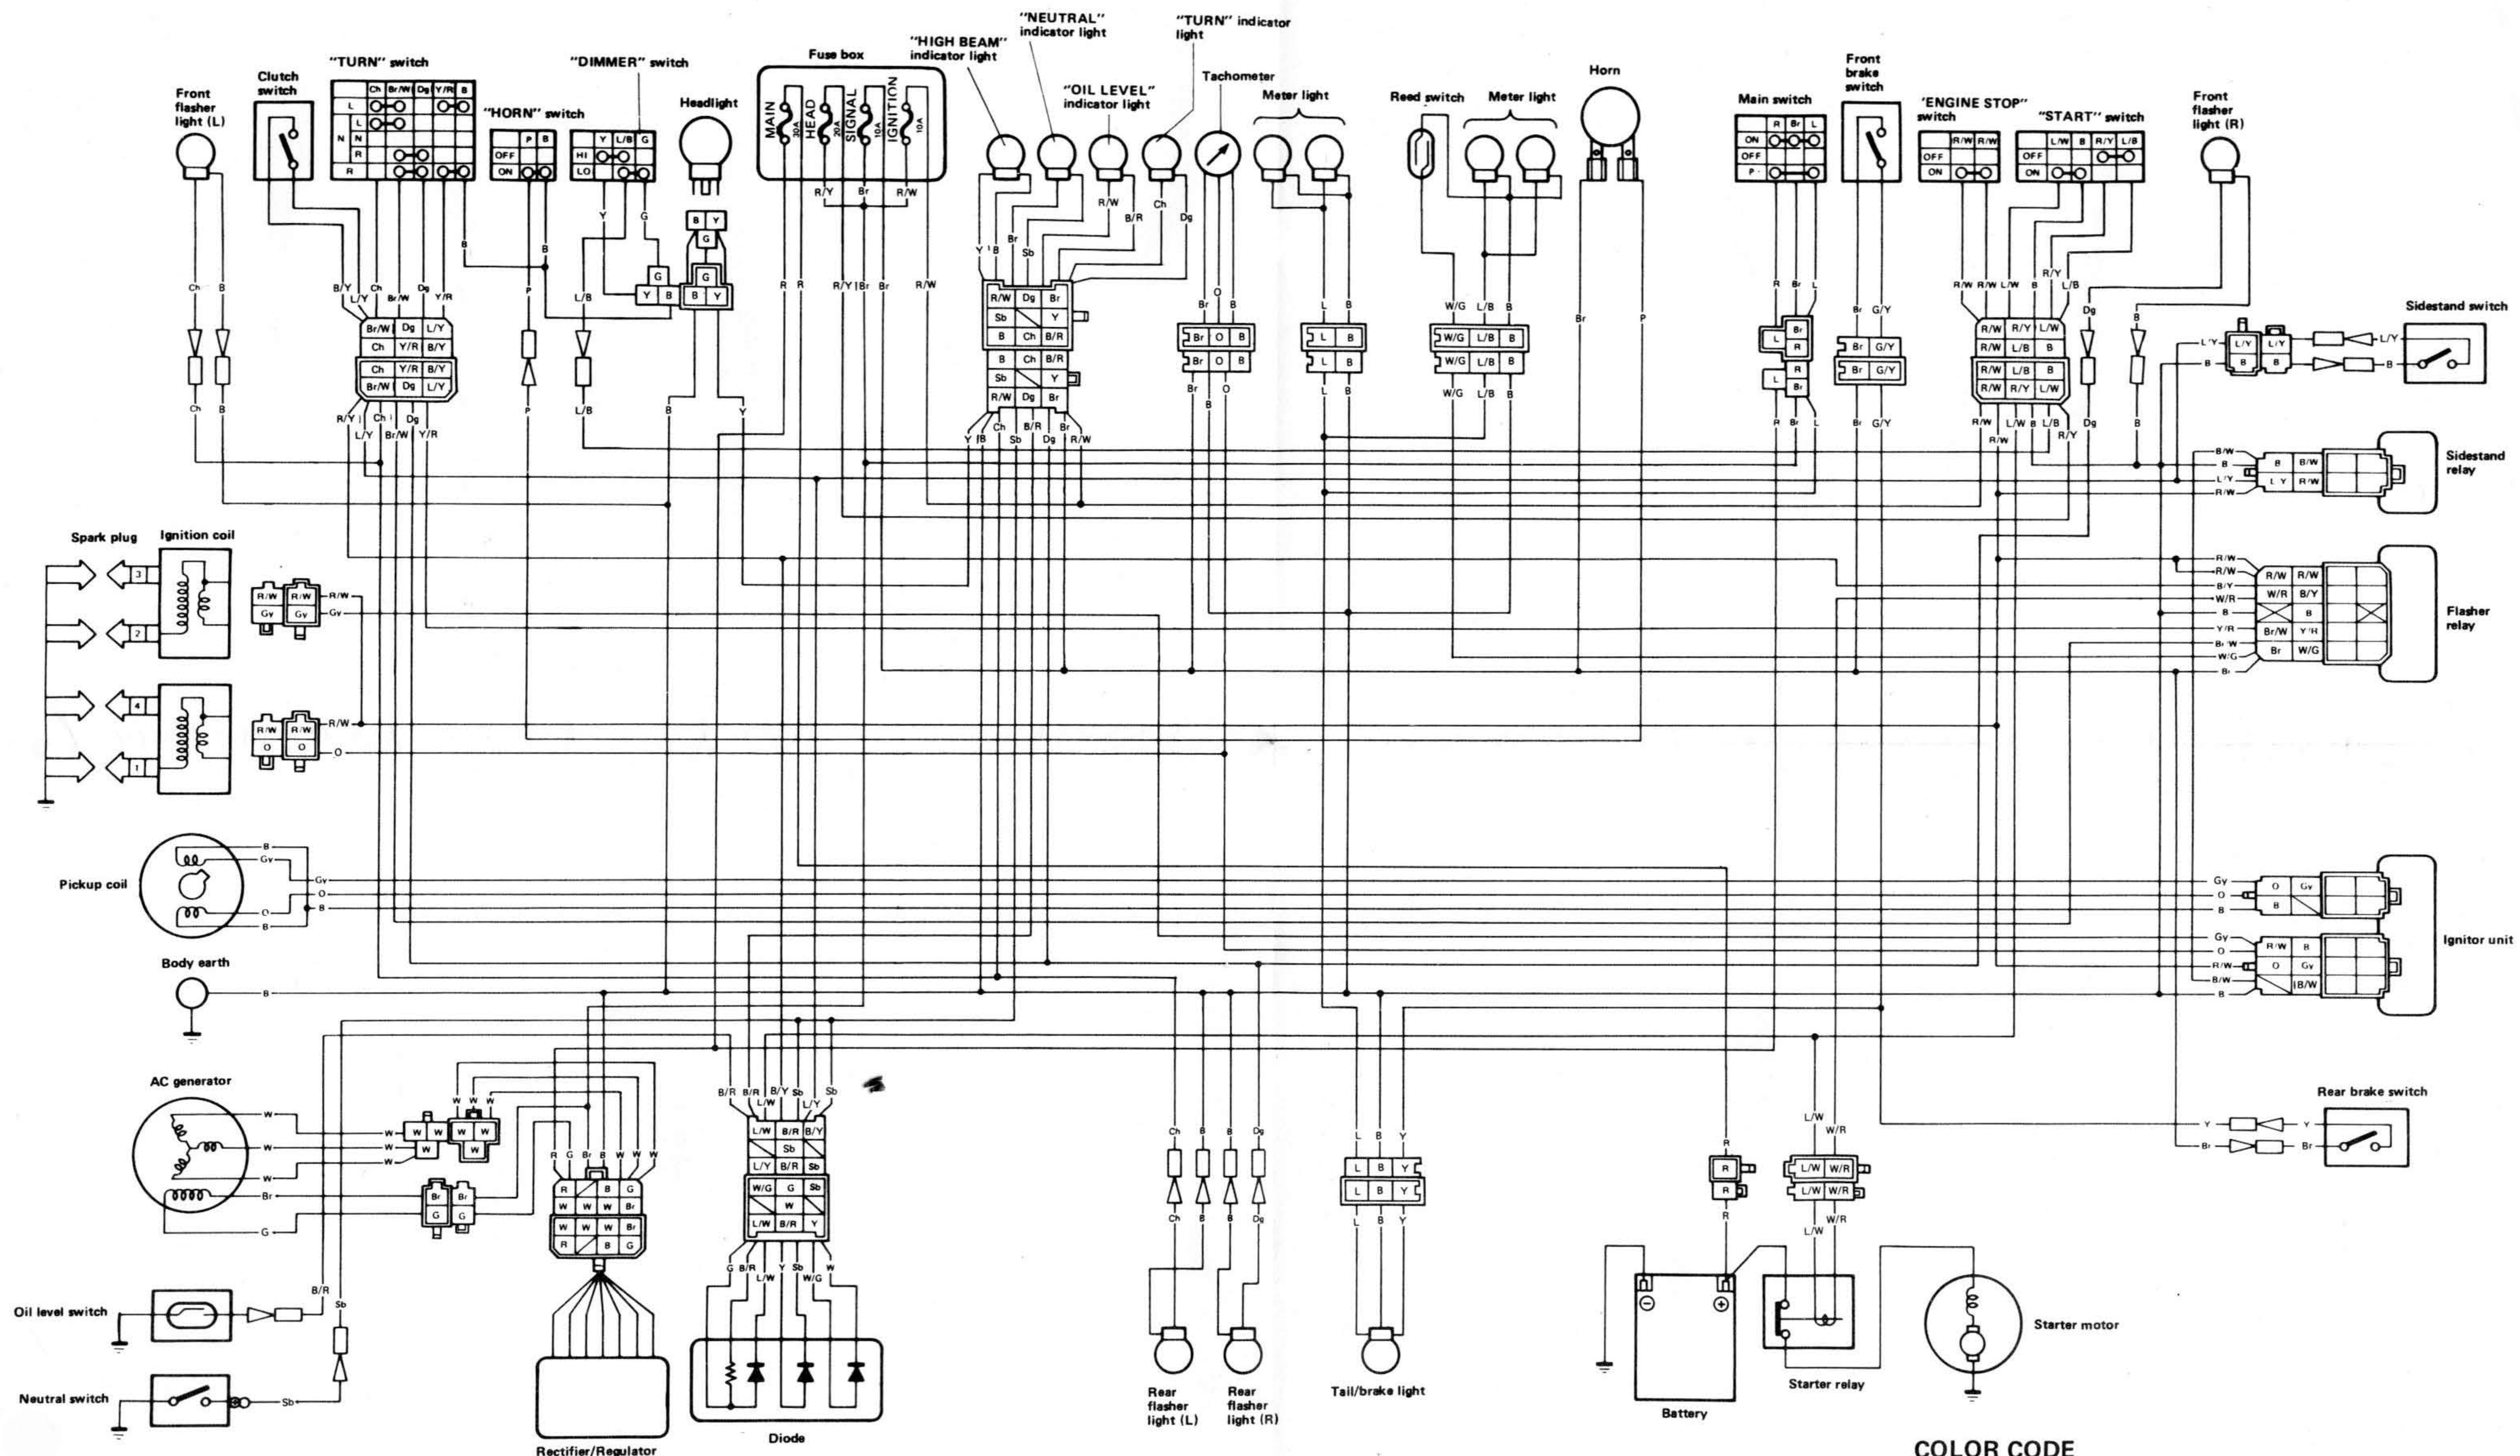

YX600S/YX600SC WIRING DIAGRAM

COLOR CODE

B	Black	B/Y	Black/Yellow
L	Blue	B/R	Black/Red
Y	Yellow	B/W	Black/White
O	Orange	L/Y	Blue/Yellow
P	Pink	L/B	Blue/Black
W	White	L/W	Blue/White
G	Green	Y/R	Yellow/Red
R	Red	R/Y	Red/Yellow
Ch	Chocolate	R/W	Red/White
Dg	Dark green	R/B	Red/Black
Sb	Sky blue	W/G	White/Green
Gy	Gray		
Br	Brown		